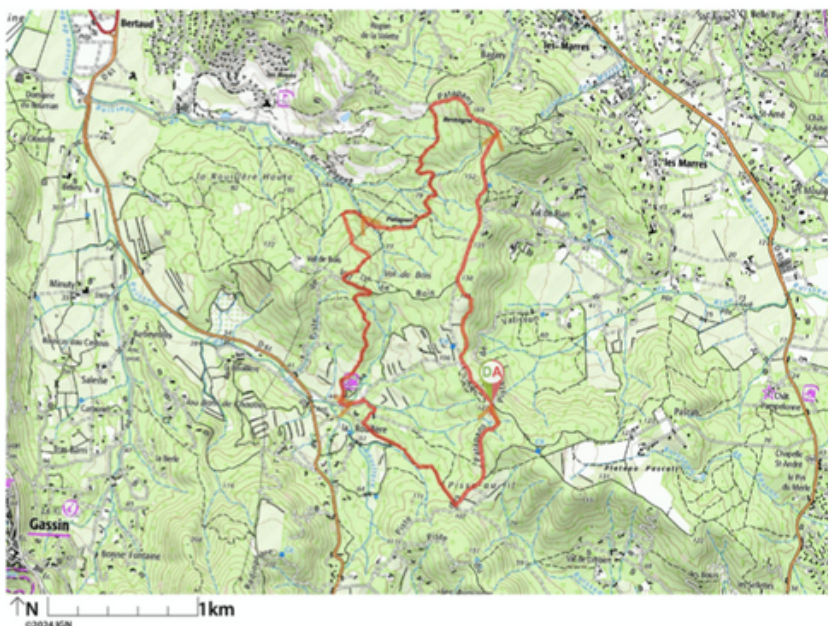

### **COMPETITION SCHEDULE:**

THURSDAY

MORNING

### **CIRCUIT:**

**Distance :** 16,26 km

**Positive elevation:** 302 m

**Negative elevation:** 304 m

**Maximum altitude:** 324m

**Minimum altitude:** 94 m

**Type of route:** circular

**Laps:** 2