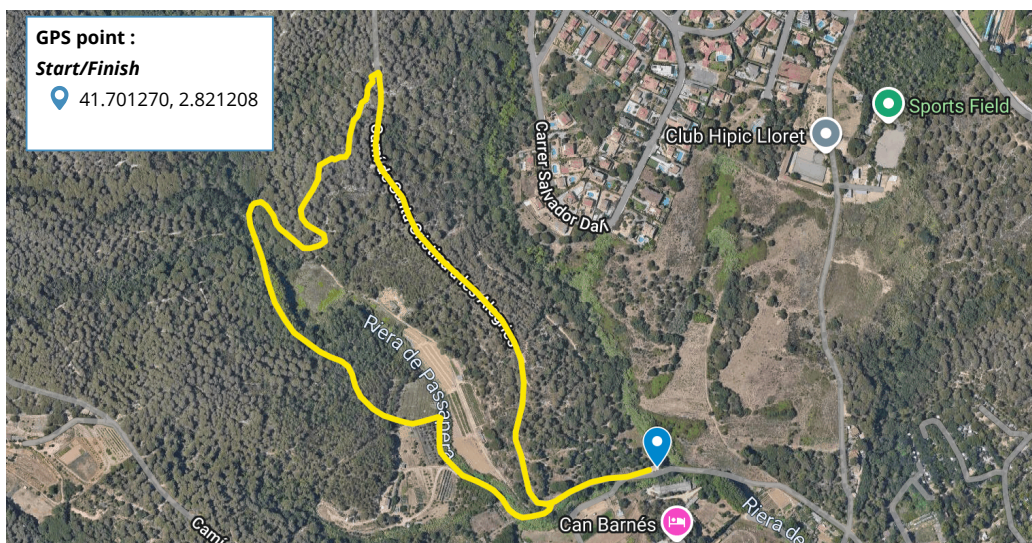

CROSS COUNTRY

Site: Santa Coloma de Farners

GPS : 41°42'04.6"N 2°49'16.4"E

The following informations can change. Please check the modifications on our website and directly at the Games Center.

AGE CATEGORIES: Reference date 31st December 2025

Warm-up ½ hour before the start.

WEDNESDAY

8am

PRACTICAL INFORMATIONS:

Shoes with spikes are forbidden.

Accompanying persons are allowed

Medals award ceremony directly on site at the end of the event.

Circuit

Distance : 2,1 km
Laps : 4
Total distance : 8,4 km
Positive elevation: 50m
Negative elevation: 55m
Maximum altitude: 62m
Minimum altitude: 1m
Type of route: circular