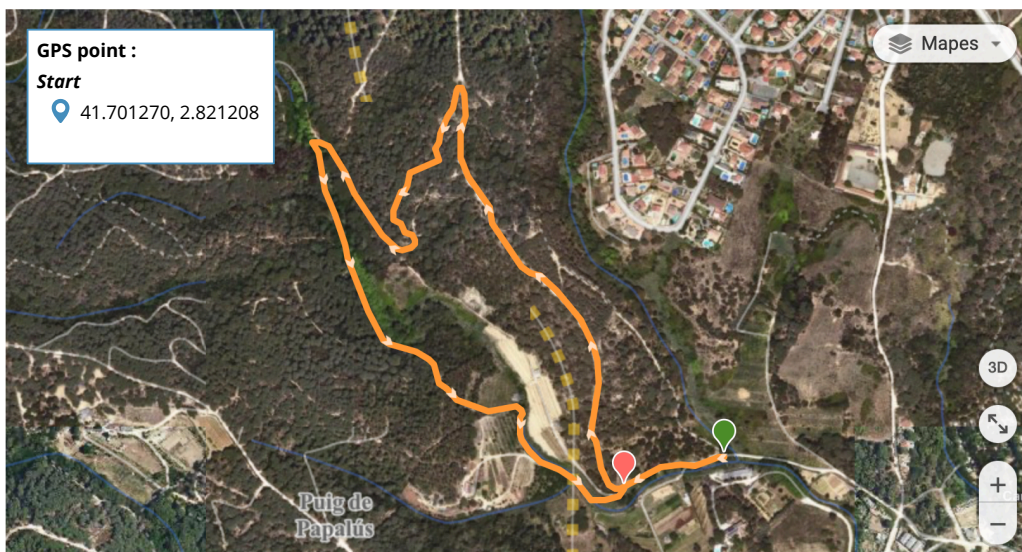

CROSS COUNTRY

Site: Santa Coloma de Farners

GPS : 41°42'04.6"N 2°49'16.4"E

The following informations can change. Please check the modifications on our website and directly at the Games Center.

AGE CATEGORIES: Reference date 31st December 2025

Warm-up ½ hour before the start.

PRACTICAL INFORMATIONS:

Shoes with spikes are forbidden.

Accompanying persons are allowed

Medals award ceremony directly on site at the end of the event.

Circuit

GPX Link : <https://ca.wikiloc.com/rutes-correr/cross-mtb-medigames-2025-206314885>

Distance : 2,08 km
Laps : 4
Total distance : 8,4 km
Positive elevation: 36m
Negative elevation: 36m
Maximum altitude: 63m
Minimum altitude: 20m
Type of route: circular