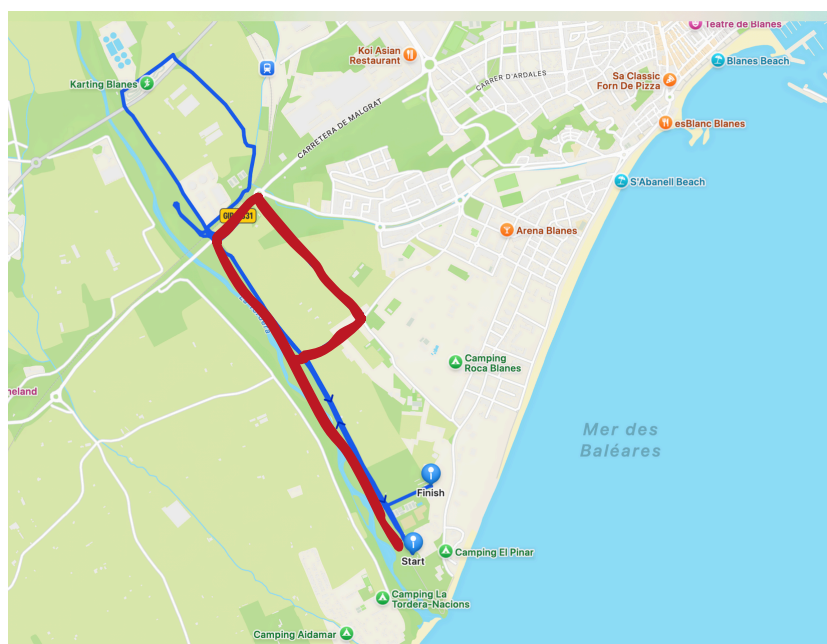

HALF-MARATHON

Site: Observatori d'aus del Delta de la Tordera, Blanes

MQ3G+HM, 17300 Blanes, Girona, Espagne

GPS : 41°39'15.1"N 2°46'36.8"E

The following informations can change. Please check the modifications on our website and directly at the Games Center.

COMPETITION SCHEDULE:

Meeting point at 7.30am

PRACTICAL INFORMATIONS:

Accompanying persons are allowed

Medals award ceremony directly on site at the end of the event.

Circuit

GPS Point Departure = 41.654187, 2.776883

**Distance = 3,940 km
Lap = 1**

**Distance = 5,550 km
Lap = 3**

**Starline = 230m
Finishline = 230m**

**Total Distance : 21,05 km
Positive elevation: 65m
Negative elevation: 67m
Maximum altitude: 13m
Minimum altitude: 2m
Type of route: circular**