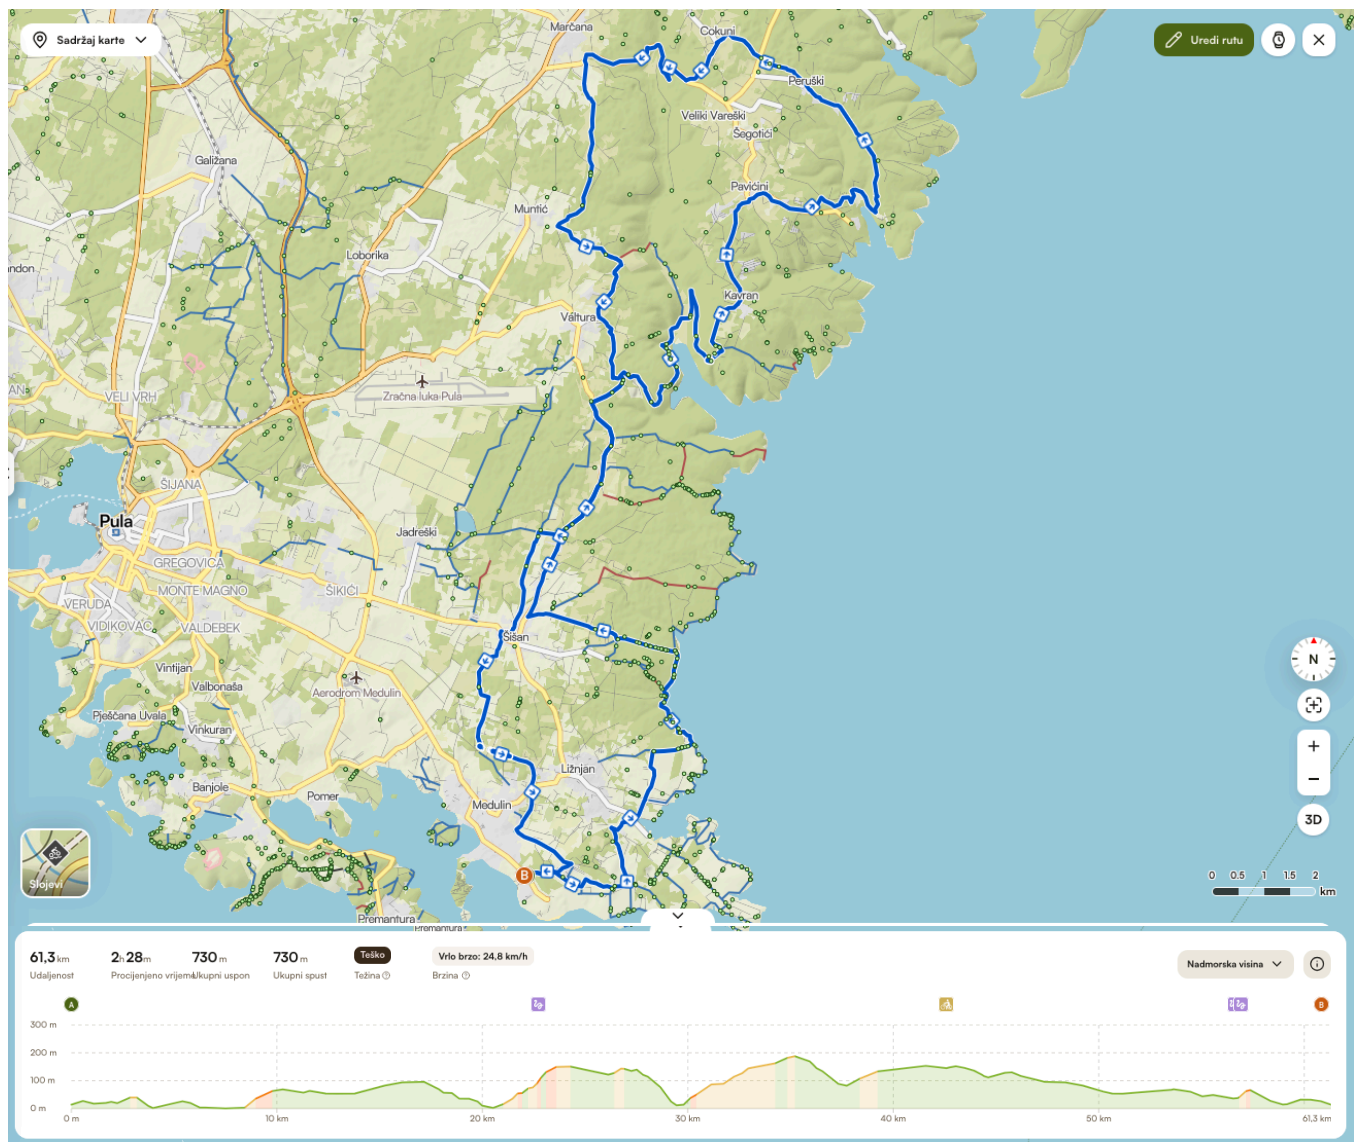

**The medal ceremony will take place directly on site at the end of the event.**

## Route 1: Thursday, June 18

Medulin - Medulin

GPX Link : <https://www.komoot.com/hr-hr/tour/2720315485>

**Distance:** 61.3 km

**Elevation gain:** 730 m

**Elevation loss:** 730 m

**Maximum altitude:** 200 m