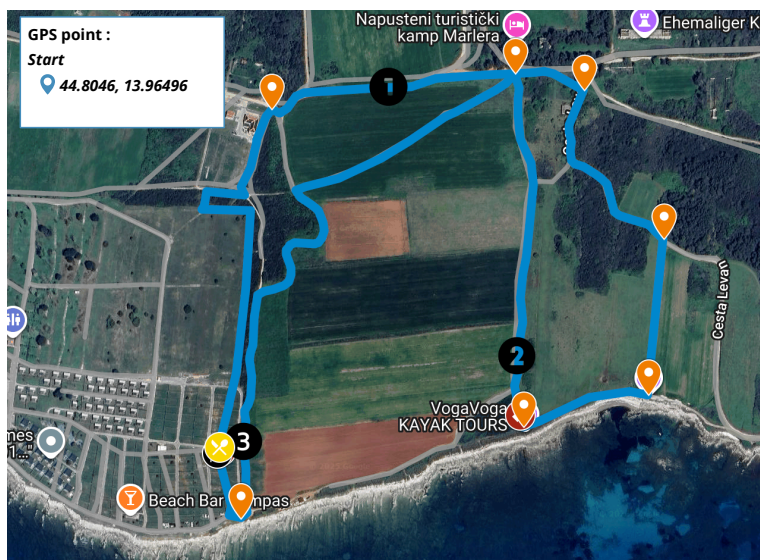

MEDIGAMES

Medulin - Pula

13 - 20 JUNE 2026
CROATIA

CROSS COUNTRY

Site: Medulin

RX37+RXP Medulin, Croatia
GPS : 44°48'16.6"N 13°57'53.9"E

The following information may change. Please check for updates on our website and directly at the Games Center.

Medal ceremony will take place directly on site at the end of the event.

Circuit

Lien My Maps: <https://www.google.com/maps/d/u/2/edit?mid=10iXg-872PoYC9SCERvEKdmbM6kT-Lbs&usp=sharing>

Distance : 3,3 km

Laps : 3

Total Distance : 9,9 km

Total elevation gain : 132m

Maximum altitude per lap : 27m

Minimum altitude per lap : 0m

Route type: circular