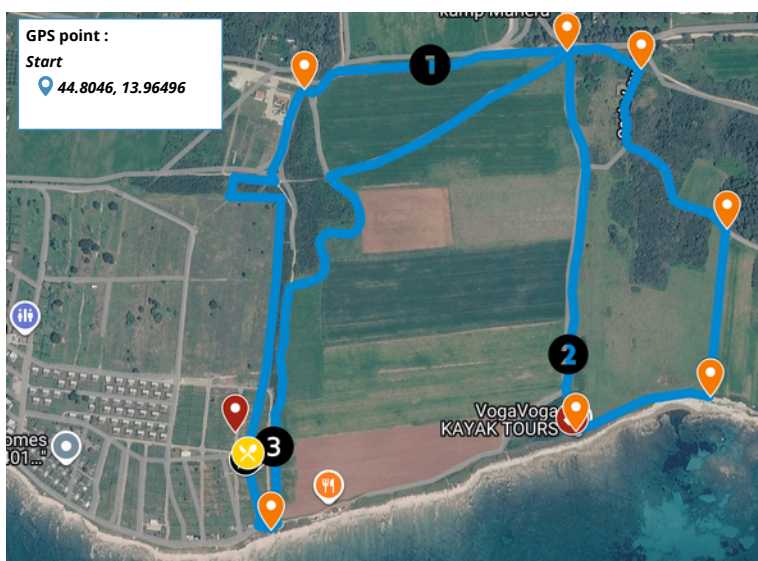

CROSS COUNTRY

Site: Medulin

RX37+RXP Medulin, Croatia
GPS : 44°48'16.6"N 13°57'53.9"E

The following information is subject to change.

To stay informed, join the competition's WhatsApp group by scanning the QR code above.

Bus transfer: Departure from Park Plaza Belvedere (Games Center) at 7:15 AM.

WEDNESDAY
8.00

PRACTICAL INFORMATION:

Shoes with spikes are forbidden.

Accompanying persons may compete and will be given a special ranking.

Medal ceremony will take place directly on site at the end of the event.

Circuit

Lien My Maps: <https://www.google.com/maps/d/u/2/edit?mid=10iXg-872PoYC9SCERvEKdmbM6kT-Lbs&usp=sharing>

Distance : 3,3 km

Laps : 3

Total Distance : 9,9 km

Total elevation gain : 132m

Departure/Arrival

Race Officials

km

Refreshment station