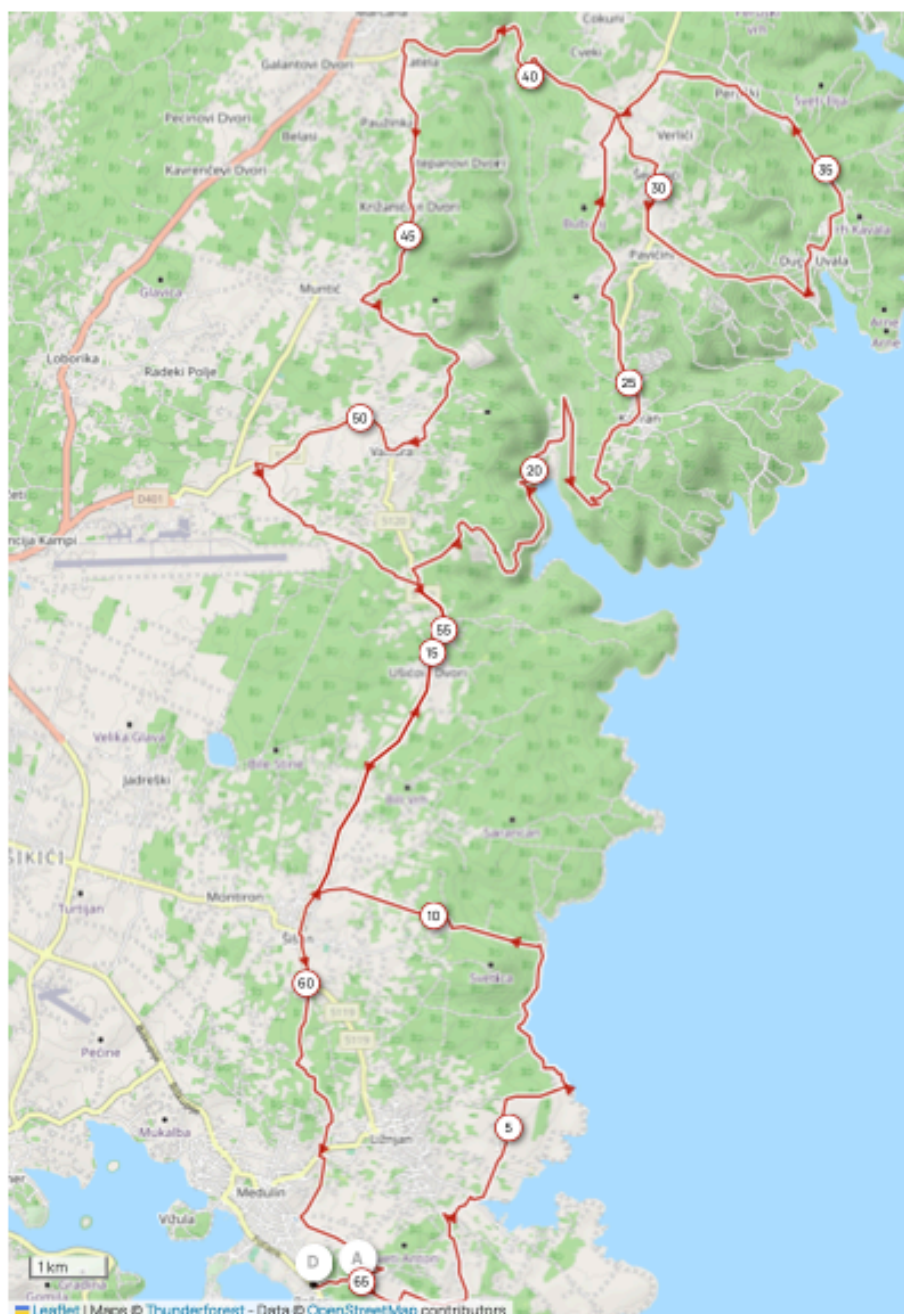

CYCLING/GRAVEL

SITE: Hotel Park Plaza Belvedere - Medulin

GPS : 44°48'41.5"N 13°56'38.1"E

The following information is subject to change.

To stay informed, join the competition's WhatsApp group by scanning the QR code below:

IMPORTANT:

Wearing a helmet is mandatory. Participants without a helmet will not be allowed to start.

Please be cautious: you must comply with road traffic regulations or you may be disqualified.

Route 1: Thursday, June 18

Medulin - Medulin

GPX Link : <https://www.openrunner.com/route-details/24258755>

Distance: 65,04km

Elevation gain: 723m

Elevation loss: 708m

Maximum altitude: 175m

Minimum altitude: 3m

Road type: 50% Off-road / 50% Asphalt