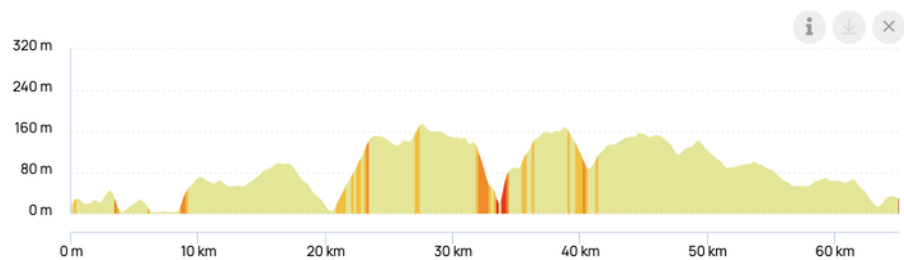

An overall ranking and a category ranking will be established.

Accompanying persons may compete and will have a special classification.

The medal ceremony will take place directly on site at the end of the event.

IMPORTANT:

Wearing a helmet is mandatory. Participants without a helmet will not be allowed to start.

Please be cautious: you must comply with road traffic regulations or you may be disqualified.

Route 1: Thursday, June 18

Medulin - Medulin

GPX Link : <https://www.openrunner.com/route-details/24258755>

Distance: 65,04km

Elevation gain: 723m

Elevation loss: 708m

Maximum altitude: 175m

Minimum altitude: 3m

Road type: 50% Off-road / 50% Asphalt