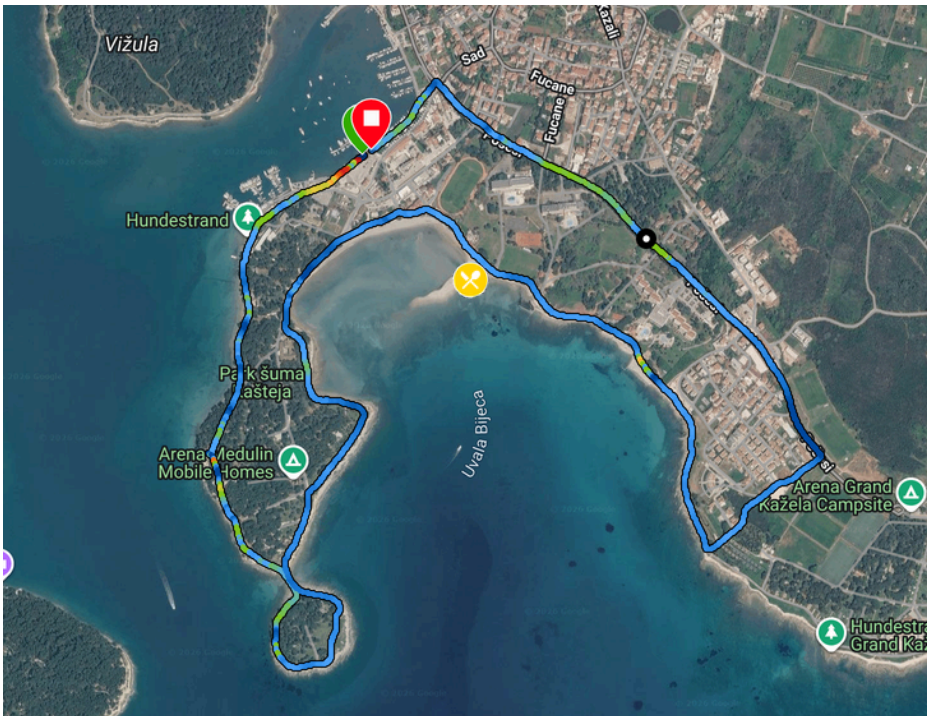

PRACTICAL INFORMATION:

Circuit :