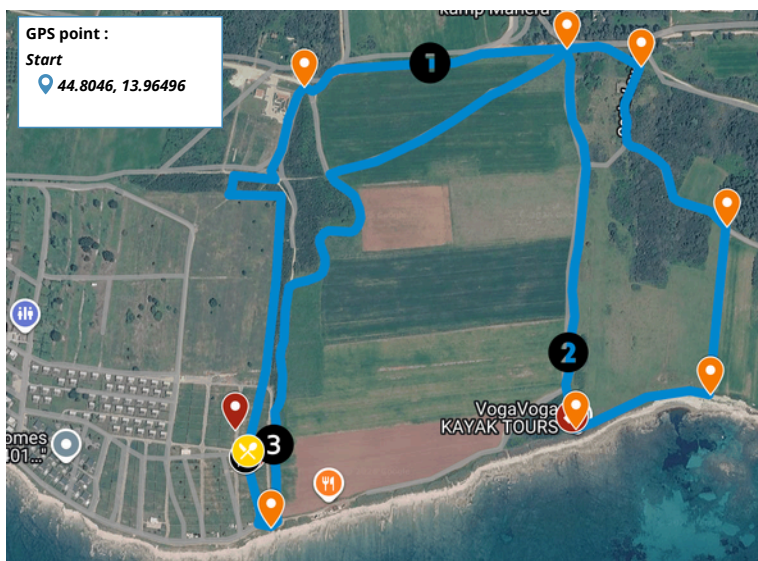

MEDIGAMES

Medulin - Pula

CSO
13 - 20 JUNE 2026
CROATIA

MOUNTAIN BIKING

Site: Medulin

RX37+RXP Medulin, Croatia

GPS : 44°48'16.6"N 13°57'53.9"E

The following information is subject to change.
To stay informed, join the competition's WhatsApp group by scanning the QR code above.

Accompanying persons may compete and will be given a special ranking.

Medal ceremony will take place directly on site at the end of the event.

Circuit

<https://www.google.com/maps/d/u/2/edit?mid=1OiXg-872PoYC9SCERvEKdmbM6kT-Lbs&usp=sharing>

Distance : 3,3 km

Laps : 5

Total Distance : 16,5 km

Total elevation gain : 220m

📍 Departure/Arrival

📍 Race Officials

📍 1 km