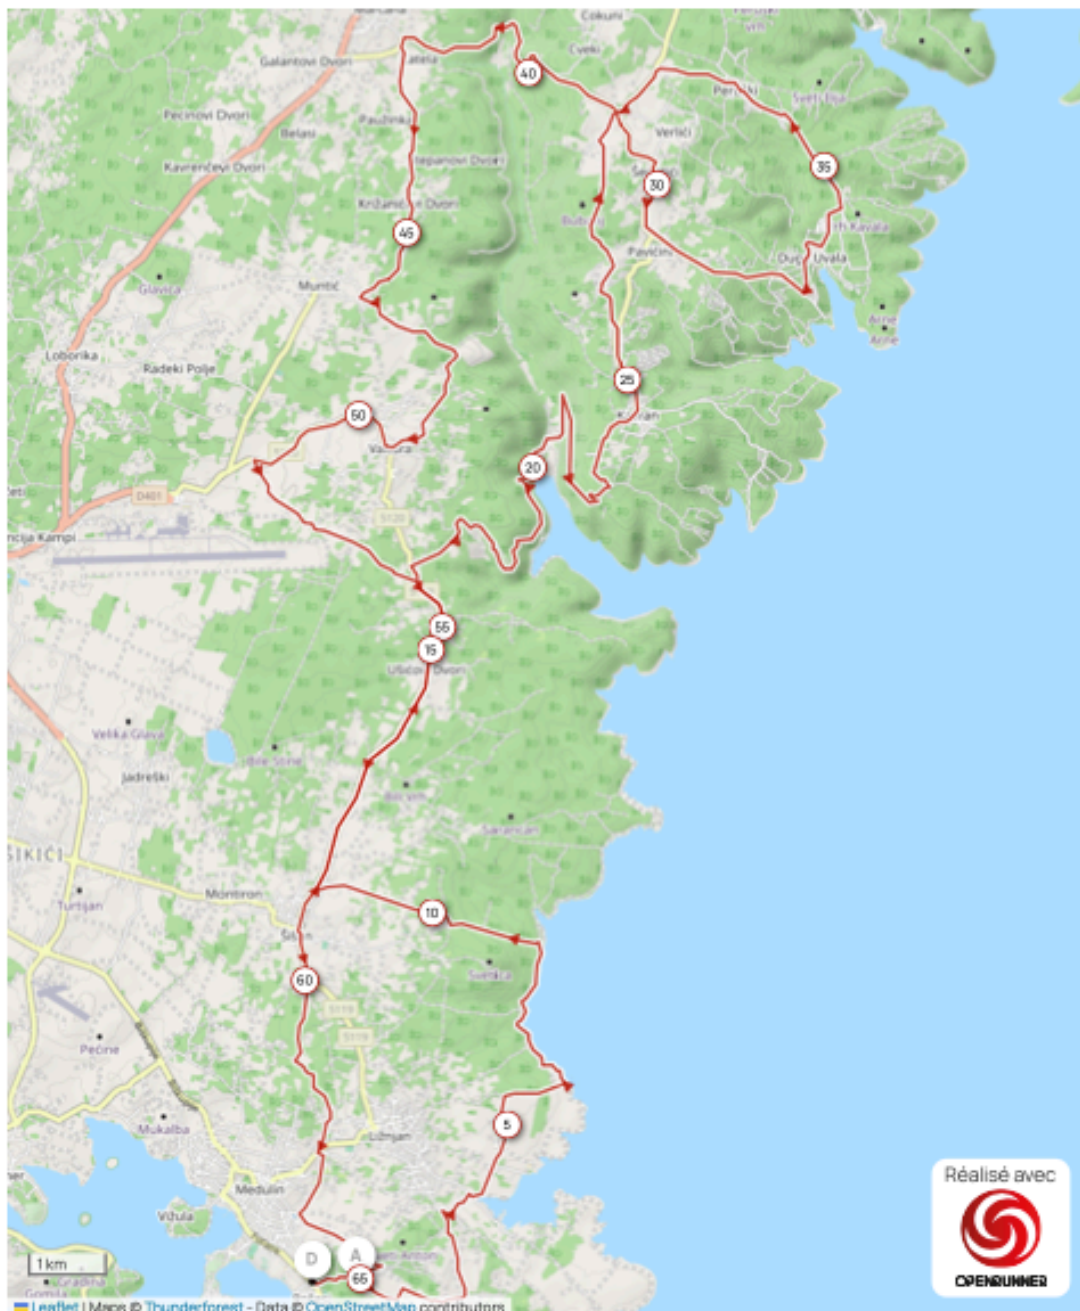

CYCLING/GRAVEL

Site : Medulin

GPS : 44°48'41.5"N 13°56'38.1"E

The following informations can change. Please check the modifications on our website and directly at the Games Center.

AGE CATEGORIES: Reference date: December 31, 2026

Please be cautious: you must comply with road traffic regulations or you may be disqualified.

Route 1: Thursday, June 18

Medulin - Medulin

GPX Link : <https://www.openrunner.com/route-details/24258755>

Distance: 65,04km